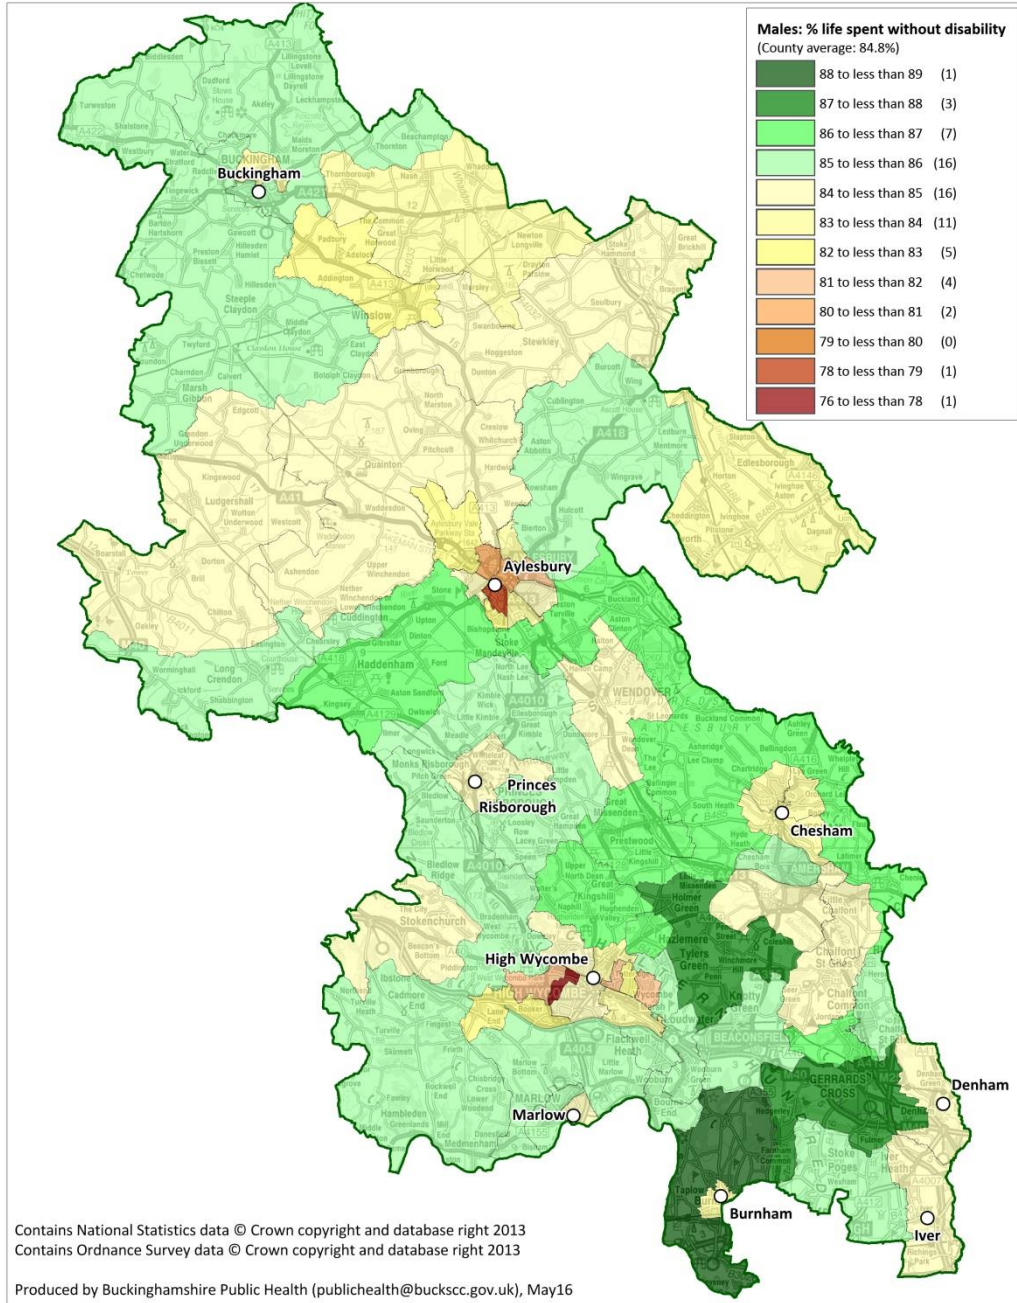

**Males: proportion of life spent without disability, 2009-13
by MSOA within Buckinghamshire County**

**Males: years spent in disability, 2009-13
by MSOA within Buckinghamshire County**