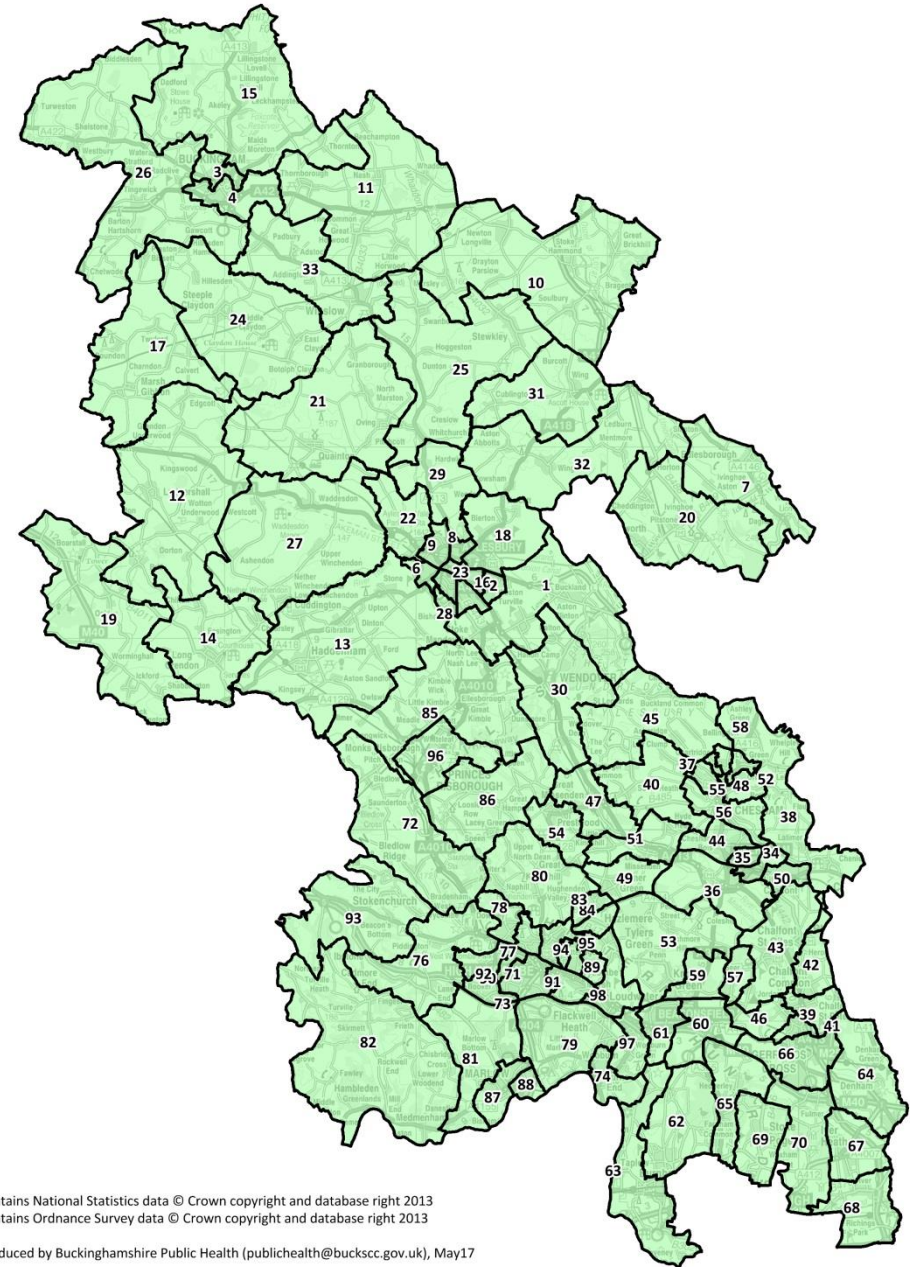

Index of Multiple Deprivation (IMD) 2015

2015 Ward boundaries

Contains National Statistics data © Crown copyright and database right 2013
Contains Ordnance Survey data © Crown copyright and database right 2013

Contains National Statistics data © Crown copyright and database right 2013
Contains Ordnance Survey data © Crown copyright and database right 2013

Produced by Buckinghamshire Public Health (publichealth@buckscc.gov.uk), May17