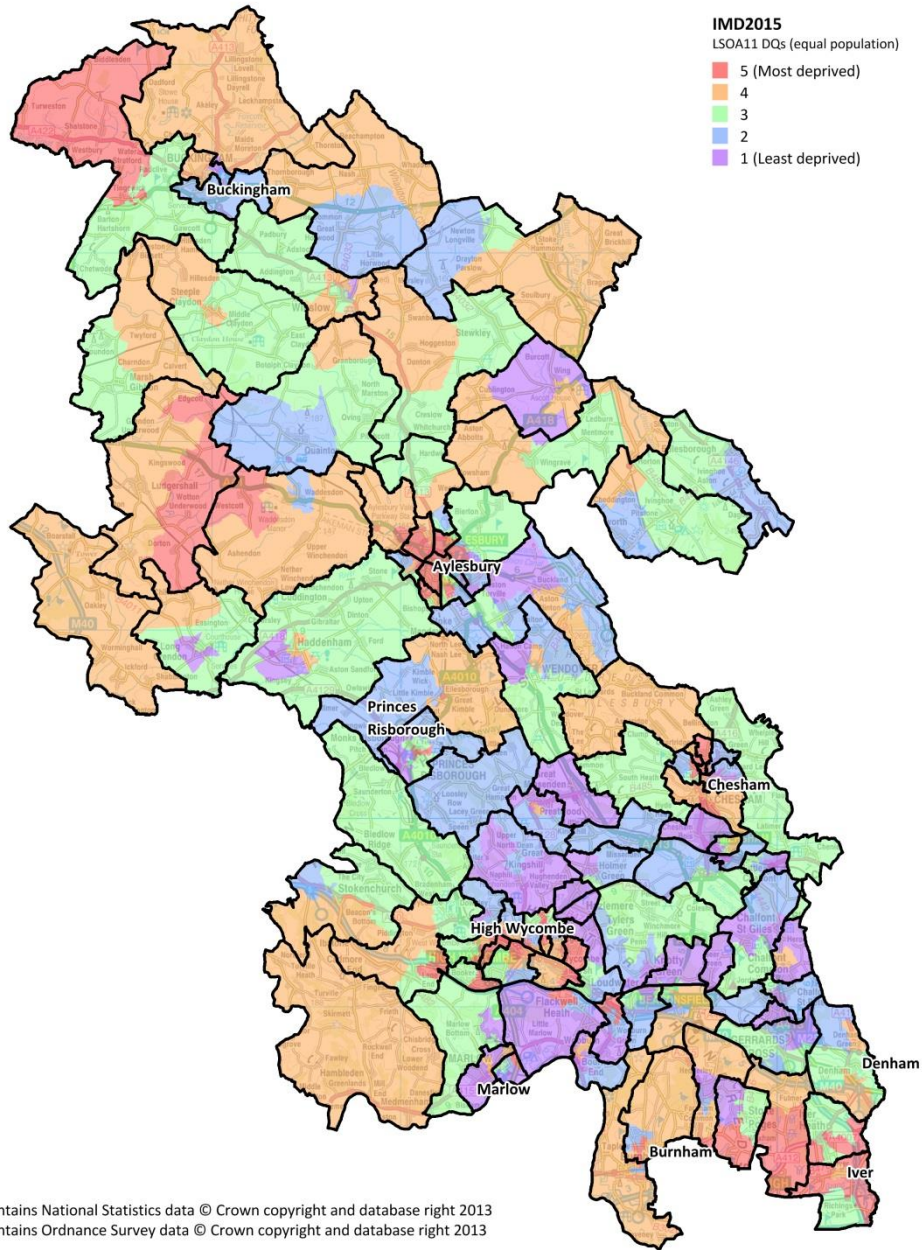

Index of Multiple Deprivation (IMD) 2015

2015 Ward boundaries

Contains National Statistics data © Crown copyright and database right 2013
Contains Ordnance Survey data © Crown copyright and database right 2013

Contains National Statistics data © Crown copyright and database right 2013
Contains Ordnance Survey data © Crown copyright and database right 2013

Produced by Buckinghamshire Public Health (publichealth@buckscc.gov.uk), May17